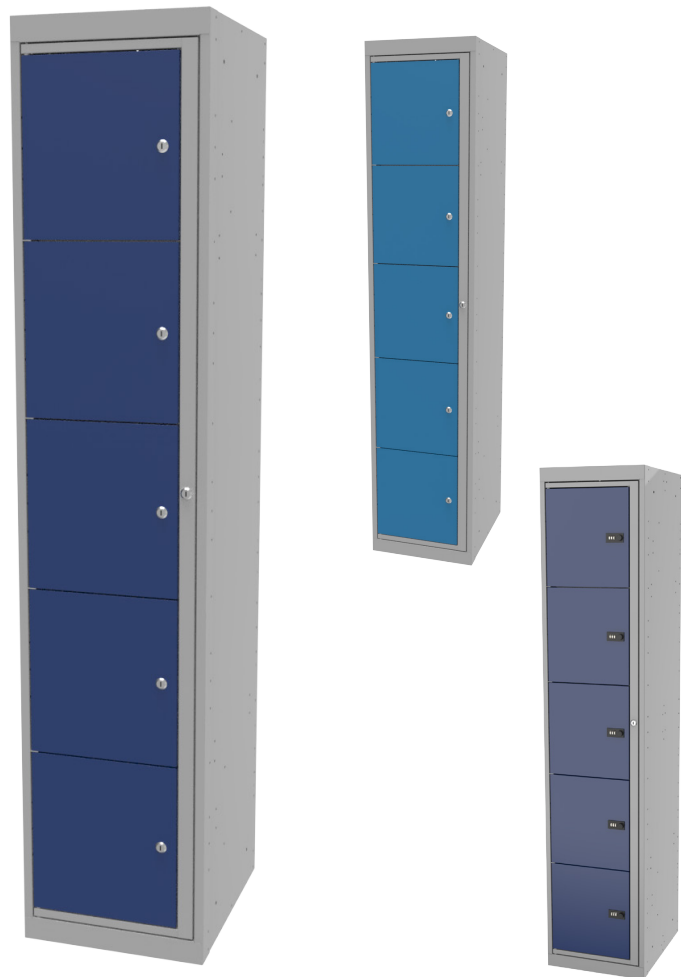

### 5 Compartment locker for horizontal distribution

**460523/101** Grey frame, Ultramarine Blue doors

**460525/101** Grey frame, Light Blue doors

**460523/702** Grey frame, Ultramarine Blue doors - combination locks

This 5-compartment locker is part of the Eurostyle NG range of Laundry lockers with horizontal distribution for folded professional garments. All lockers have a master key for the main door with various types of locking systems for the compartment doors.

This line includes a range of laundry lock up models with different sizes, for soiled garments.

- Space-saving compact size
- Longlife powder-coated steel
- Master key for main door
- Individual cam lock for compartments doors

#### Product details

Color	Grey (RAL 7035), Ultramarine Blue (RAL 5002) Light Blue (RAL 5012)
Material	Epoxy coated steel – Zinc plated
Doors	5
Product dimensions	380 x 455 x 1820 mm
Compartment dimensions	376 x 330 mm