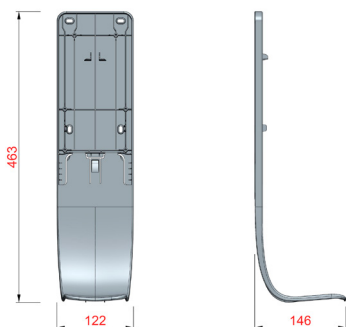

Can contain up to 900 ml

DESIGNED IN SWITZERLAND

MADE IN ITALY

Wall support (excl. dispenser)

- > 560506/001 - antibacterial (white PC)
- > 560506/002 - antibacterial (smoky grey PC)
- > 560506/020 - antibacterial (grey CAPILENE)
- > Material: Solid antibacterial PC or antibacterial CAPILENE
- > Easy to install on the wall
- > Product dimensions (excl. dispenser):
WxD: 122 x 463 x 146 mm
- > Packaging: 2 pieces/box

115 Soap dispenser

- > Consumable: Liquid soap or gel
- > Material: Backplate: 100% regenerated first choice ABS, Cover: High Impact PS – 25% recycled
- > Packaging: 1 piece/box

115 Soap dispenser sensor

115 Soap dispenser manual

- > 340600/001 - 115 B Liquid soap SiCC cartridge 750 ml
- > 340600/002 - 115 B Foam soap SiCC cartridge 750 ml
- > 340600/003 - 115 RB Refill 900 ml Liquid/Gel pump
- > 340600/010 - 115 RB Refill 900 ml Spray pump
- > Product dimensions: WxHxD: 120 x 335 x 110 mm

115 Soap dispenser with elbow lever

- > 340600/008 - 115 RBH Refill 900 ml Liquid/Gel pump
- > 340600/009 - 115 BH Liquid soap SiCC cartridge 750 ml
- > 340600/013 - 115 RBH Refill 900 ml Spray pump
- > Product dimensions: WxHxD: 165 x 320 x 145 mm