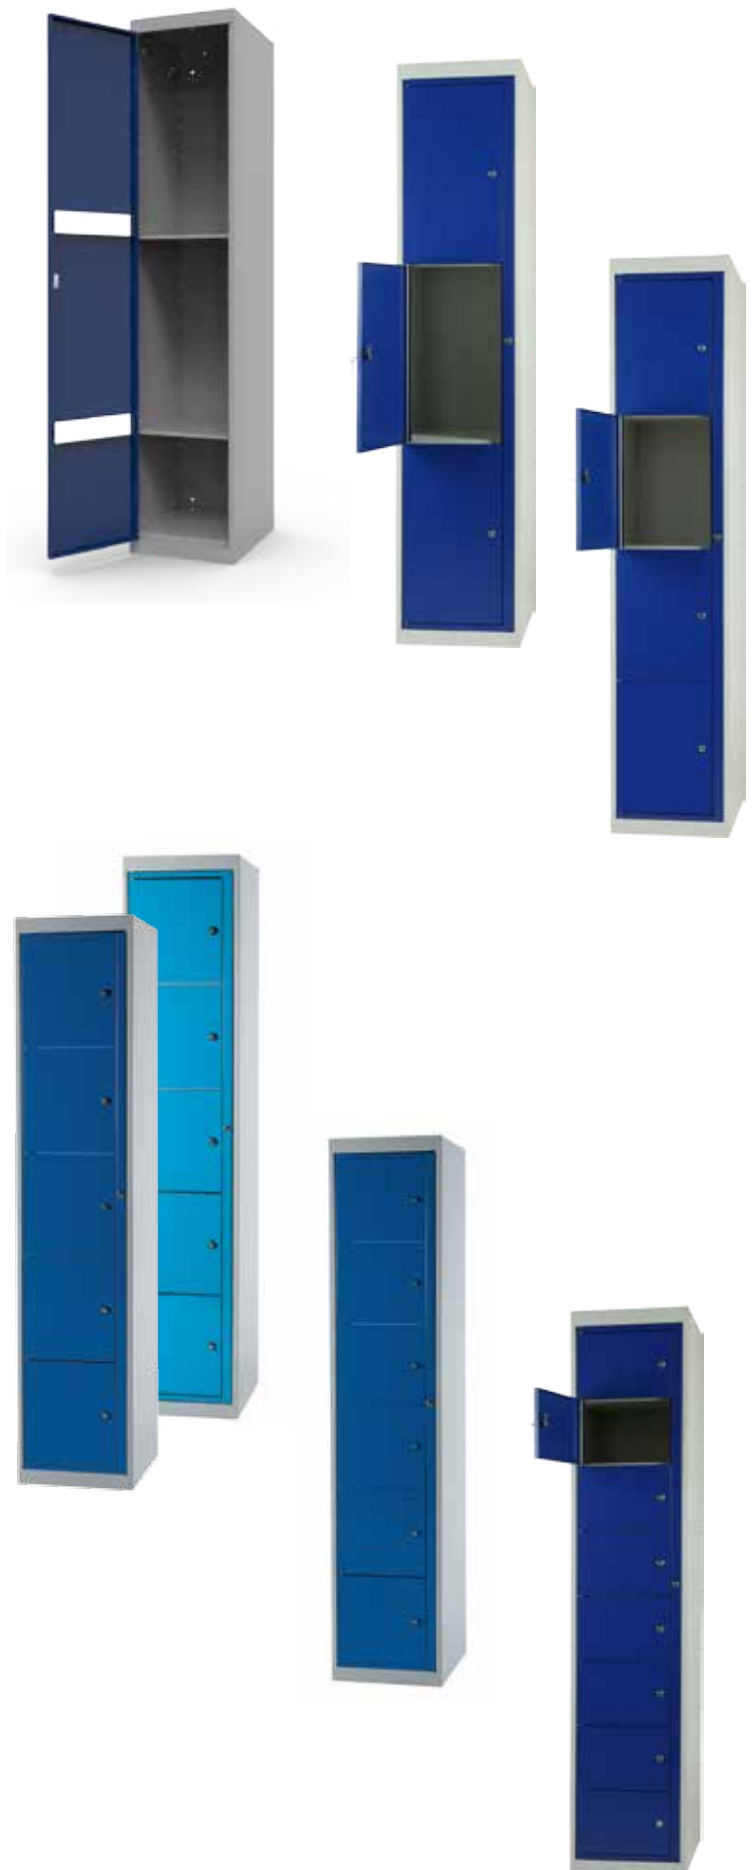

Horizontal distribution

2 Compartments locker for "First in First Out" dispensing: horizontal distribution

Grey frame (RAL 7035),
Ultramarine Blue door (RAL 5002)

- > Code: 420010/101
- > WxDxH: 380x455x1820 mm

3 Compartments locker, horizontal distribution

Grey frame (RAL 7035),
Ultramarine Blue door (RAL 5002)

- > Code: 420728/101
- > WxDxH: 380x455x1820 mm
- > Compartment height: 560 mm

4 Compartments locker, horizontal distribution

Grey frame (RAL 7035),
Ultramarine Blue door (RAL 5002)

- > Code: 420628/101
- > WxDxH: 380x455x1820 mm
- > Compartment height: 416 mm

5 Compartments locker, horizontal distribution

Grey frame (RAL 7035),
Ultramarine Blue door (RAL 5002)

- > Code: 420328/101
- **Light Blue door (RAL 5012)**
- > Code: 420329/101
- > WxDxH: 380x455x1820 mm
- > Compartment height: 330 mm

6 Compartments locker, horizontal distribution

Grey frame (RAL 7035),
Ultramarine Blue door (RAL 5002)

- > Code: 420828/101
- > WxDxH: 380x455x1820 mm
- > Compartment height: 260 mm

8 Compartments locker, horizontal distribution

Grey frame (RAL 7035),
Ultramarine Blue door (RAL 5002)

- > Code: 420528/101
- > WxDxH: 380x455x1820 mm
- > Compartment height: 200 mm